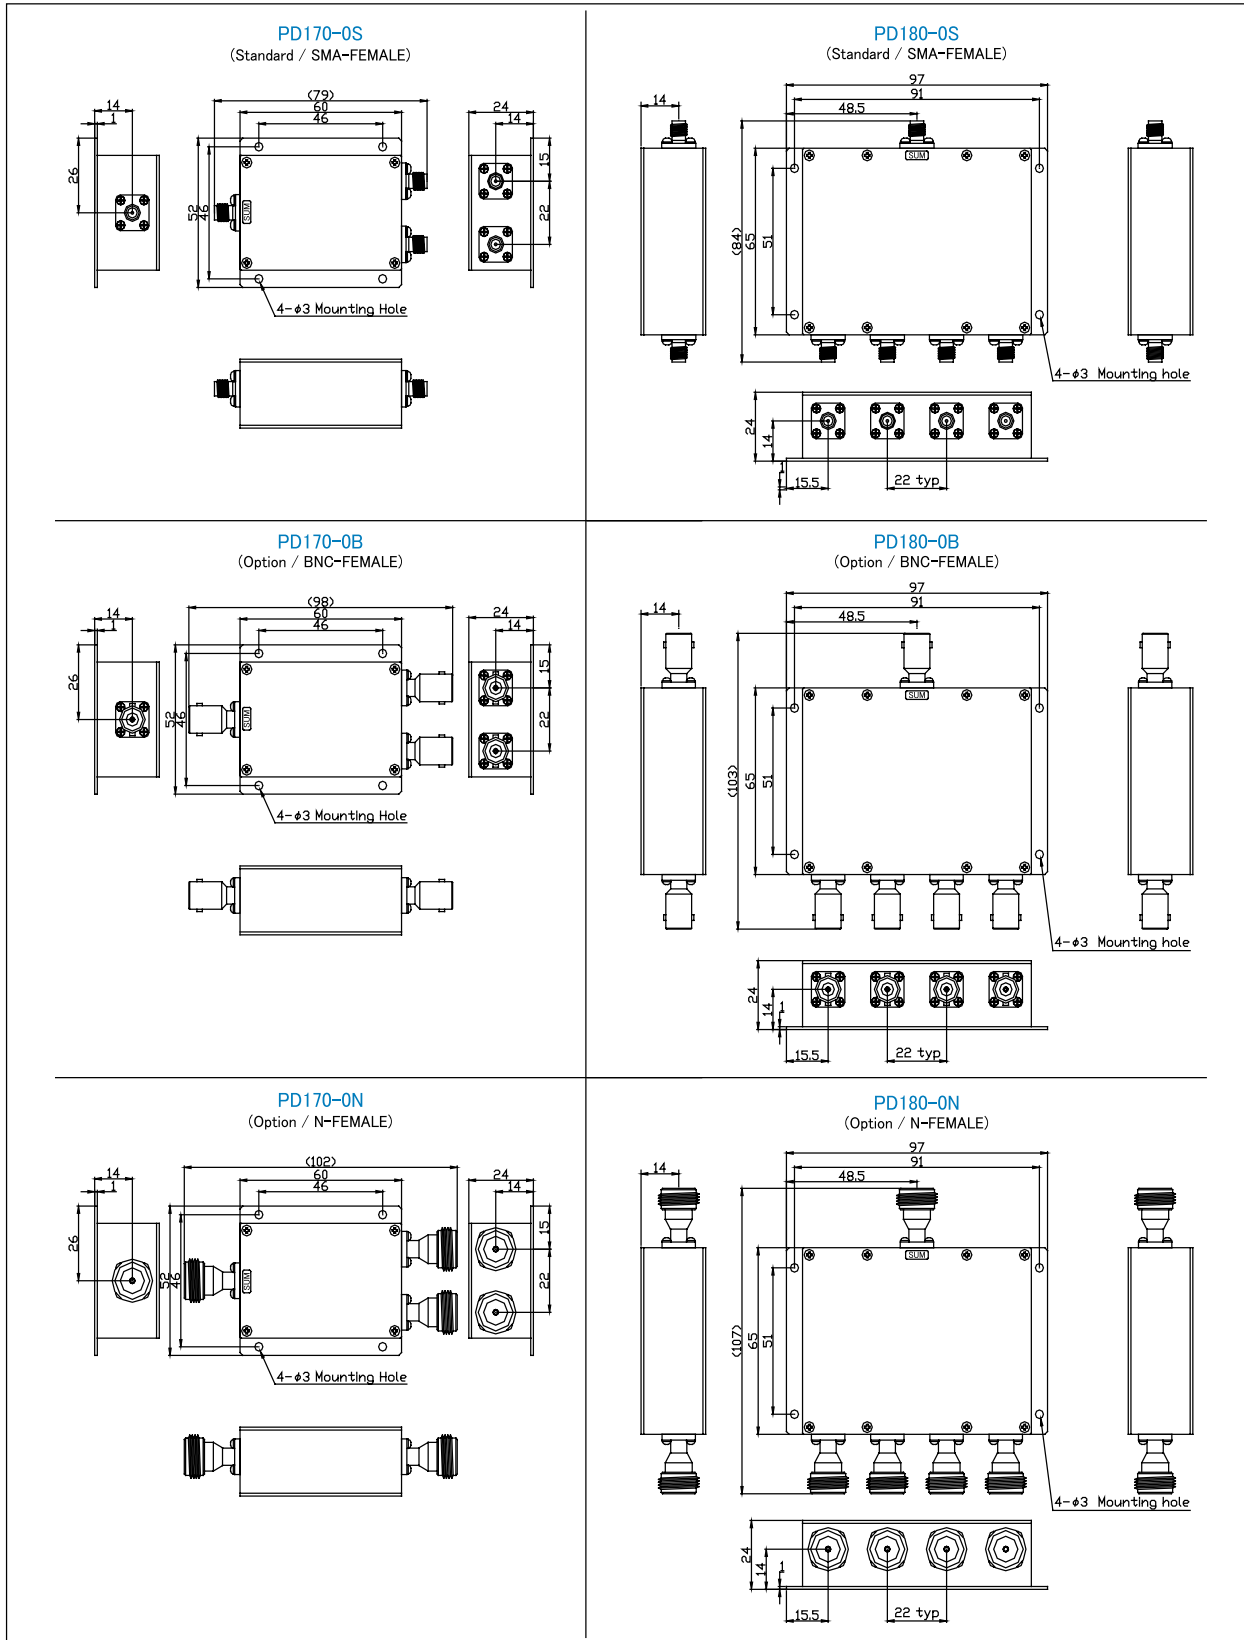

OUTLINE DRAWINGS for The PD Series

※IN MILLIMETERS

R&K reserves the right to make changes in the specifications of or discontinue products at any time without notice. R&K products shall not be used for or in connection with equipment that requires an extremely high level of reliability and safety such as aerospace uses or medical life support equipment. Further, R&K cannot export products to any country for use in military or defense applications.

R&K Company Limited

721-1 Maeda, Fuji-City, Shizuoka-Pref. 416-8577 Japan
Tel: +81-545-31-2600 E-mail: info@rkco.jp
Fax: +81-545-31-1600 URL: http://rk-microwave.com