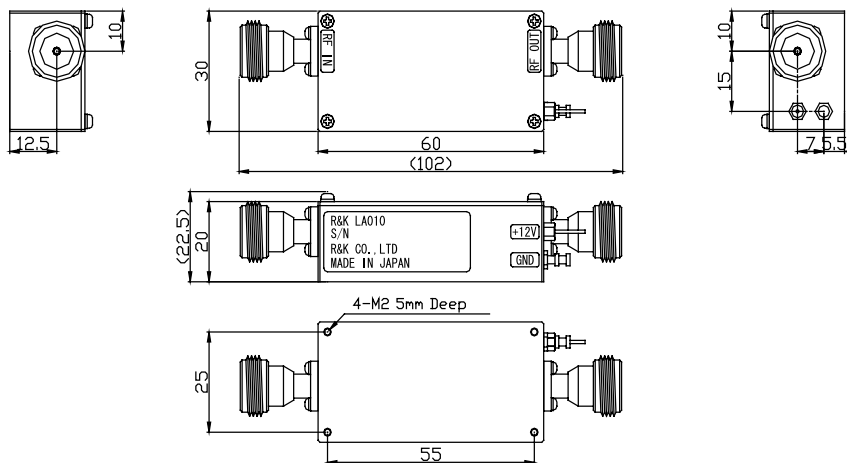

OUTLINE DRAWINGS for The LA Series

LA010-0S / LA020-0S
(Standard / SMA-FEMALE)

LA010-0B / LA020-0B
(Option / BNC-FEMALE)

LA010-0N / LA020-0N
(Option / N-FEMALE)

※IN MILLIMETERS

R&K reserves the right to make changes in the specifications of or discontinue products at any time without notice. R&K products shall not be used for or in connection with equipment that requires an extremely high level of reliability and safety such as aerospace uses or medical life support equipment. Further, R&K cannot export products to any country for use in military or defense applications.