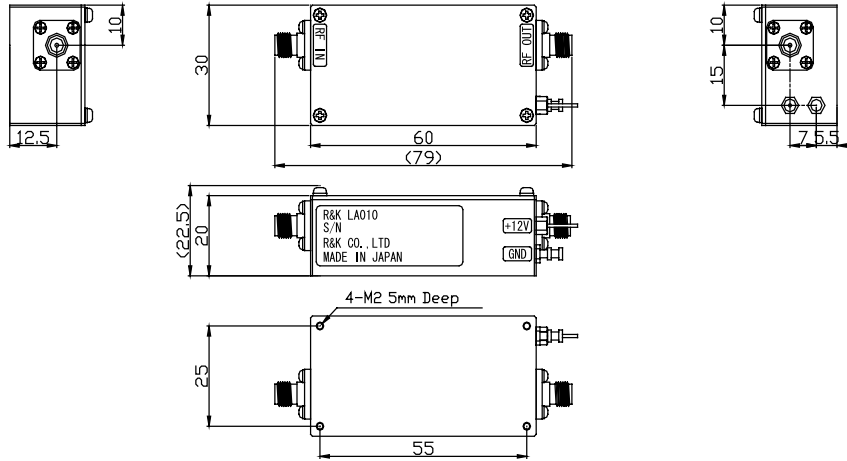

OUTLINE DRAWINGS for The LA Series

LA010-0S / LA020-0S
(Standard / SMA-FEMALE)

LA010-0B / LA020-0B
(Option / BNC-FEMALE)

LA010-0N / LA020-0N
(Option / N-FEMALE)

※IN MILLIMETERS

R&K reserves the right to make changes in the specifications of or discontinue products at any time without notice. R&K products shall not be used for or in connection with equipment that requires an extremely high level of reliability and safety such as aerospace uses or medical life support equipment. Further, R&K cannot export products to any country for use in military or defense applications.