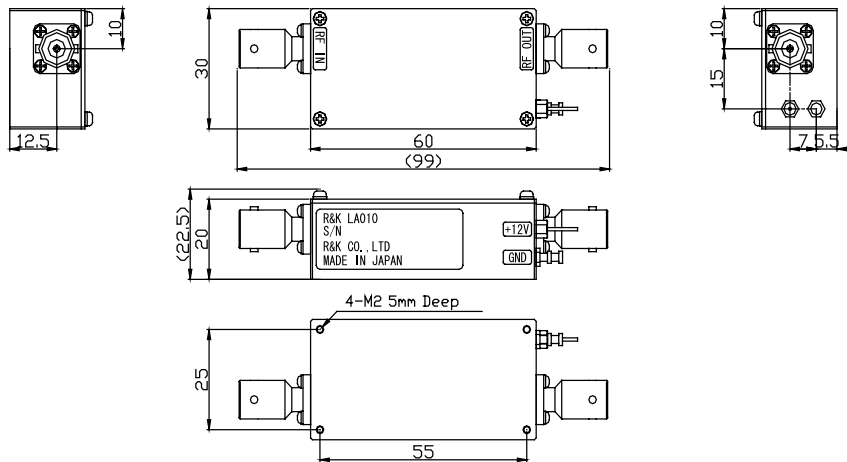

OUTLINE DRAWINGS for The LA Series

LA010-0S / LA020-0S
(Standard / SMA-FEMALE)

LA010-0B / LA020-0B
(Option / BNC-FEMALE)

LA010-0N / LA020-0N
(Option / N-FEMALE)

※IN MILLIMETERS

R&K reserves the right to make changes in the specifications of or discontinue products at any time without notice. R&K products shall not be used for or in connection with equipment that requires an extremely high level of reliability and safety such as aerospace uses or medical life support equipment. Further, R&K cannot export products to any country for use in military or defense applications.